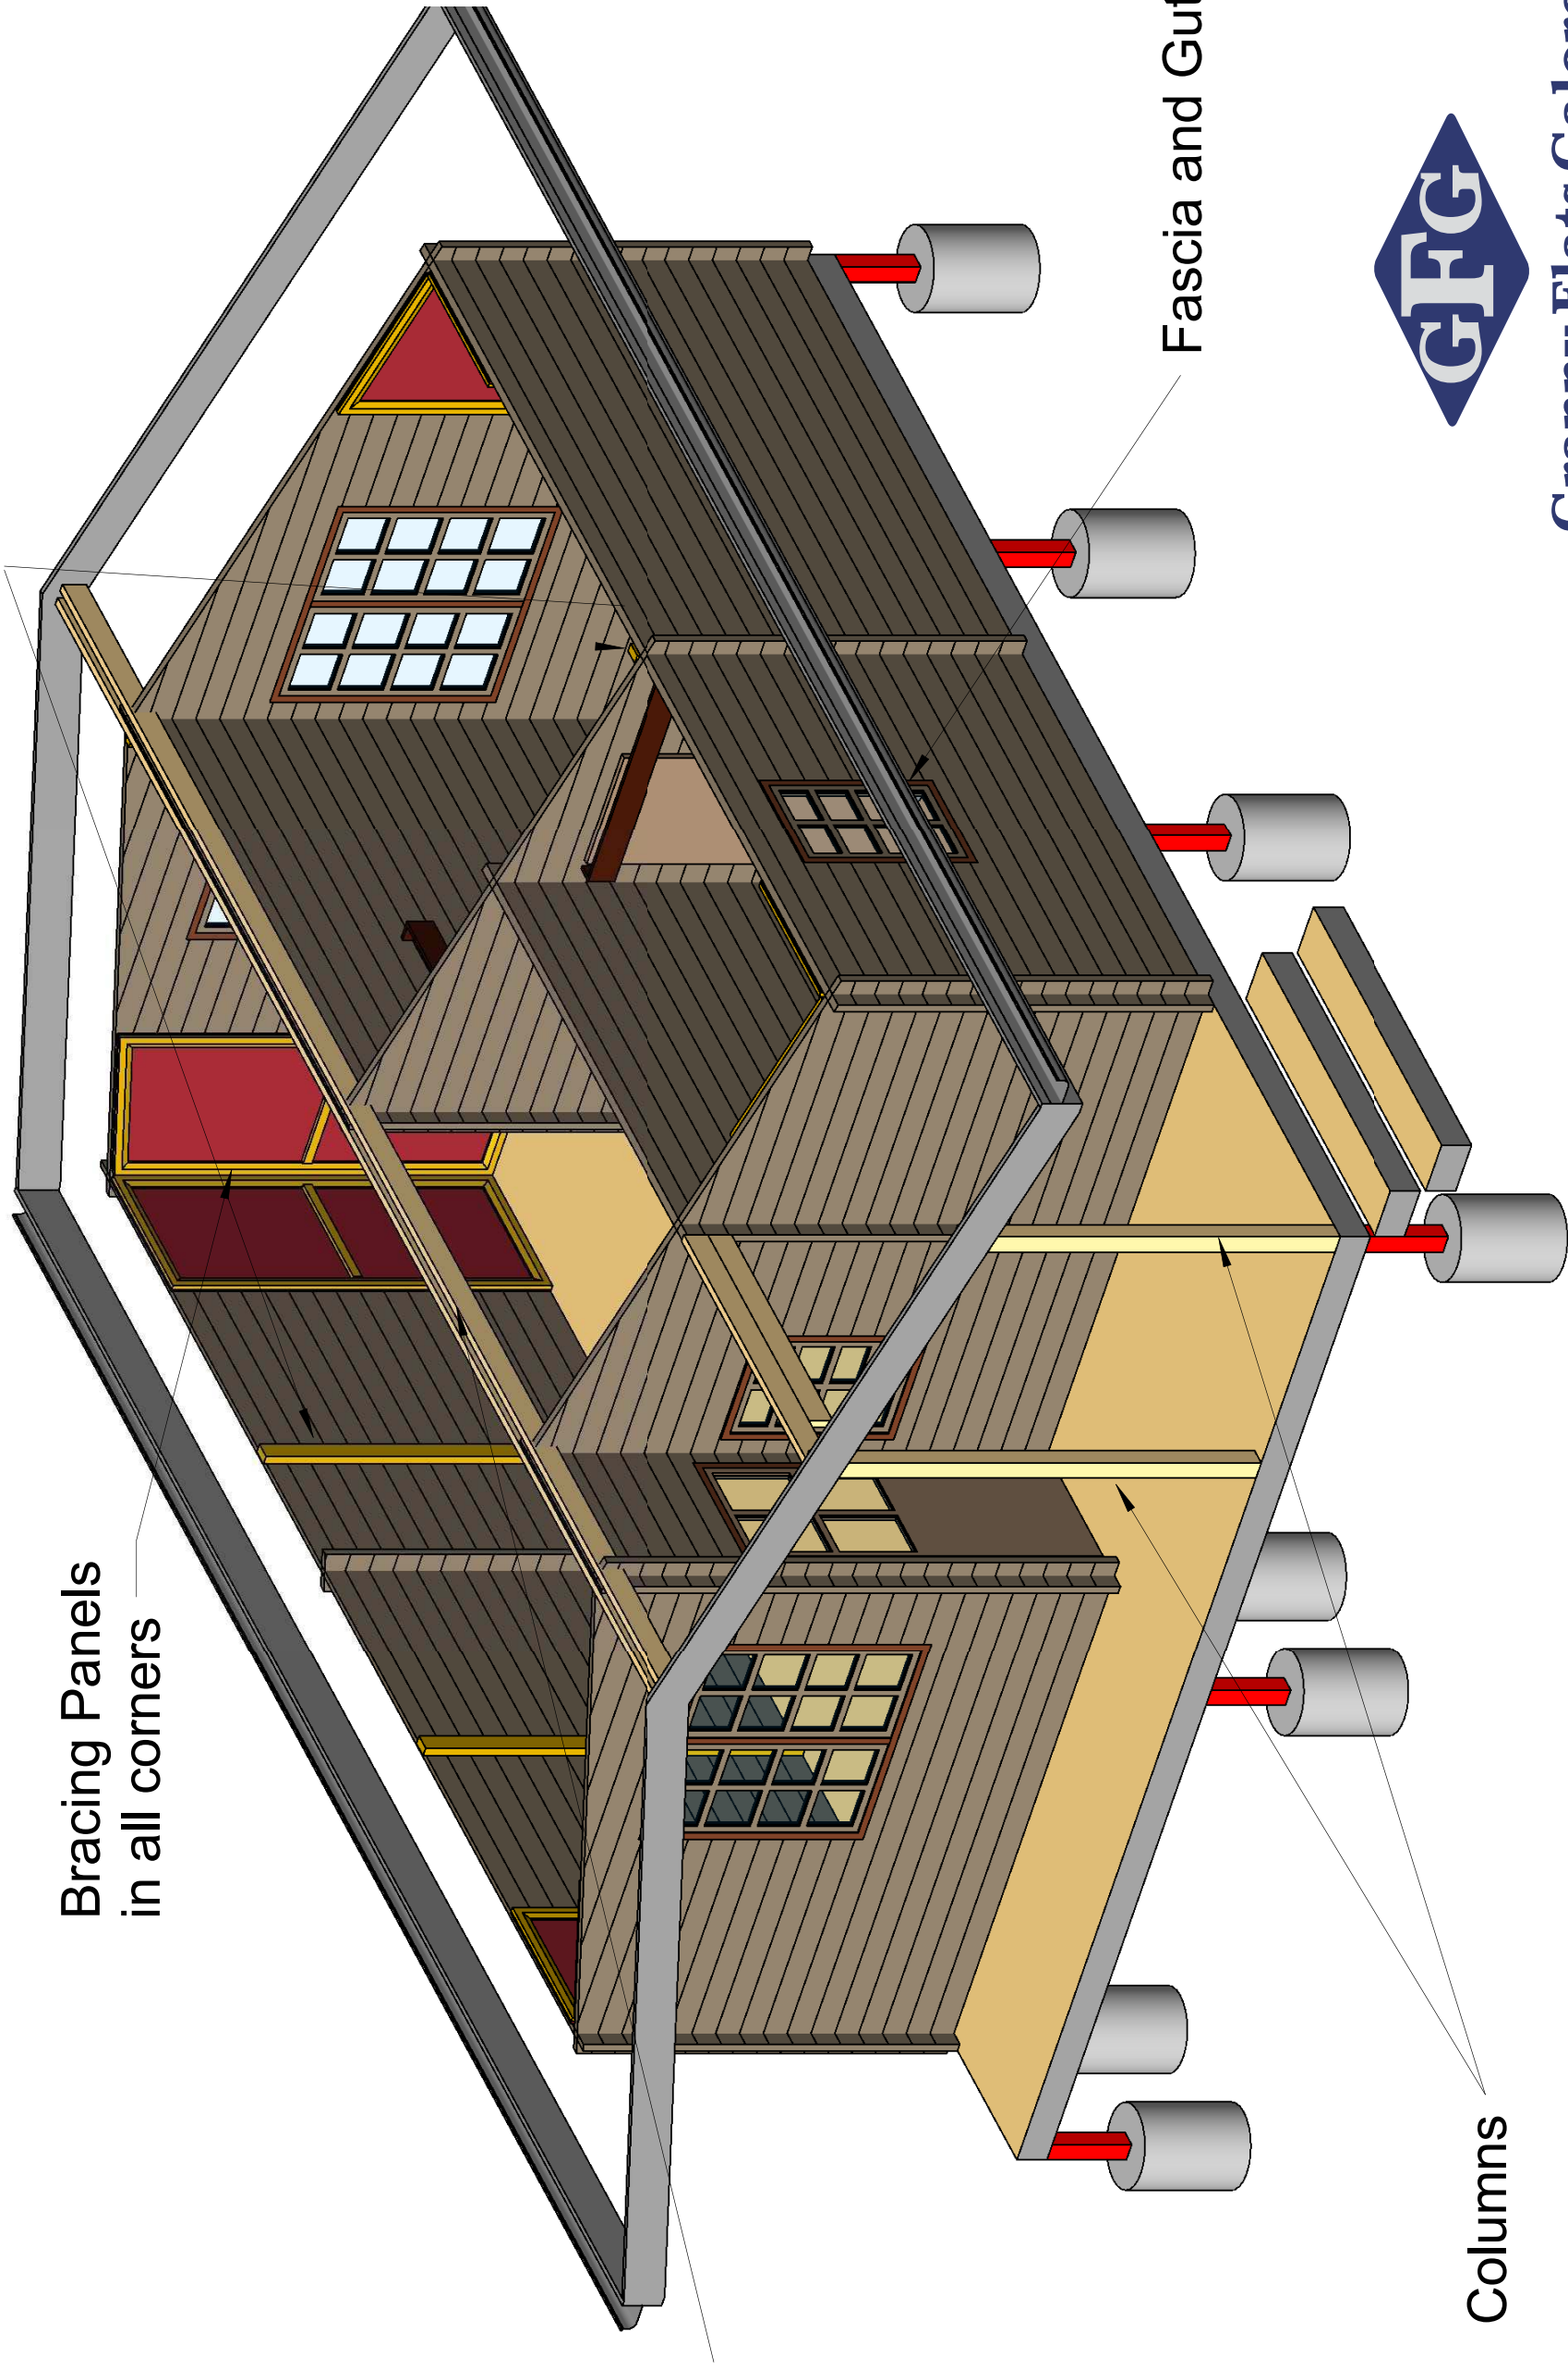

Tie Down Rods

Bracing Panels
in all corners

Apex Beam

Columns

Fascia and Gutter

**Granny Flats Galore
Australia**

Phone: 02 9597 1566

Fax: 02 9597 1533